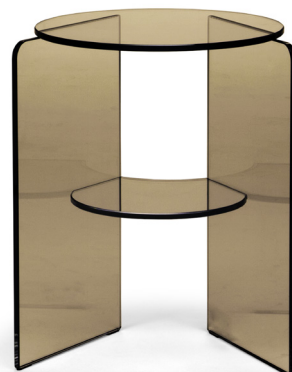

by NATUZZI
DIVANI & DIVANI

■ T041005XOF / T041005XDD
(draft image - projectual review)

■ T041008XOF / T041008XDD

■ T041011XOF / T041011XDD

■ T041006XOF / T041006XDD
(draft image - projectual review)

■ T041009XOF / T041009XDD

■ T041012XOF / T041012XDD

■ T041004XOF / T041004XDD
(draft image - projectual review)

■ T041007XOF / T041007XDD

■ T041010XOF / T041010XDD

SCHEMATICS

TONDO ANGOLARE

70cm x 70cm H 41cm
27,56" x 27,56" H 16,14"

TONDO CENTRALE

90cm x 90cm H 31cm
35,43" x 35,43" H 12,2"

TONDO SERVETTO

40cm x 40cm H 51cm
15,75" x 15,75" H 20,08"

FINITURE

Finitura struttura

BRONZO

FUME'