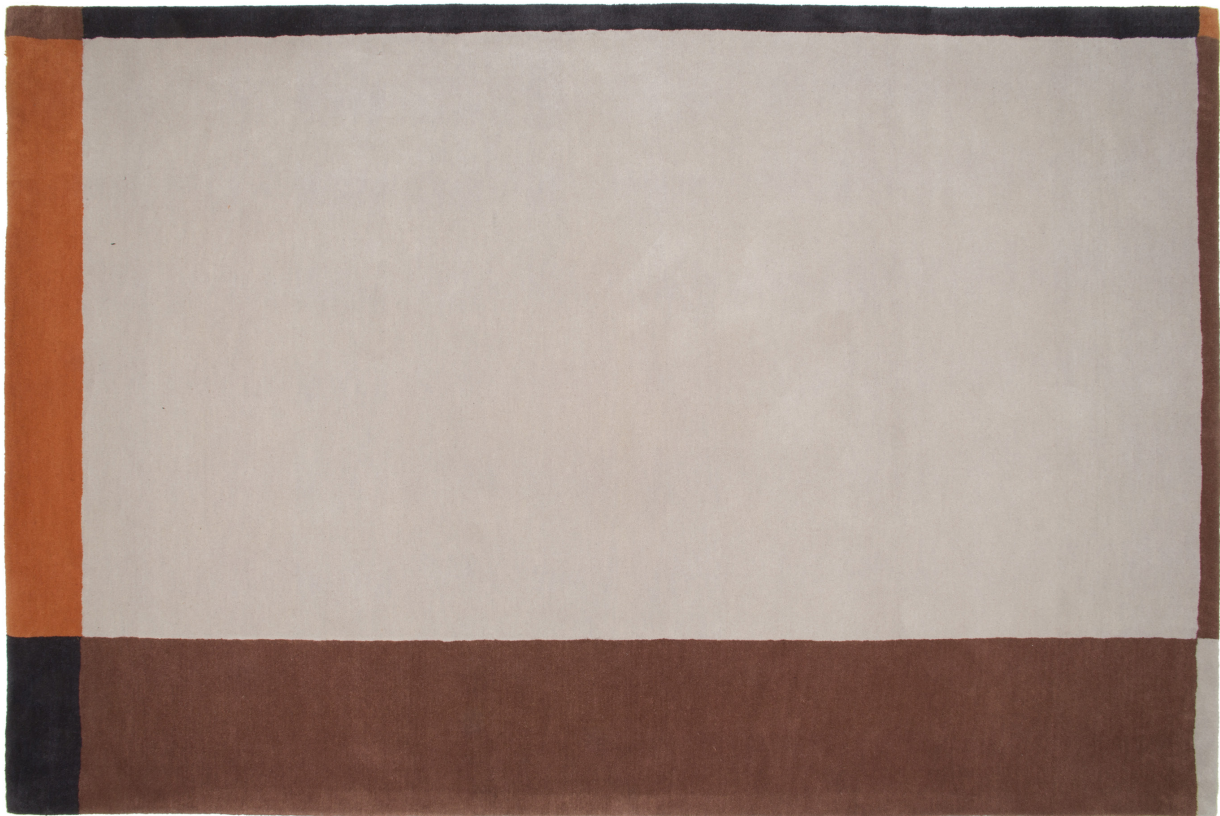

by NATUZZI
DIVANI & DIVANI

■ R87701X

■ R87702X

SCHEMATICS

RETTANGOLARE

183cm x 274cm
72,05" x 107,87"

FINITURE

Colore

BEIGE

GRIGIO

MARRONE

Viola