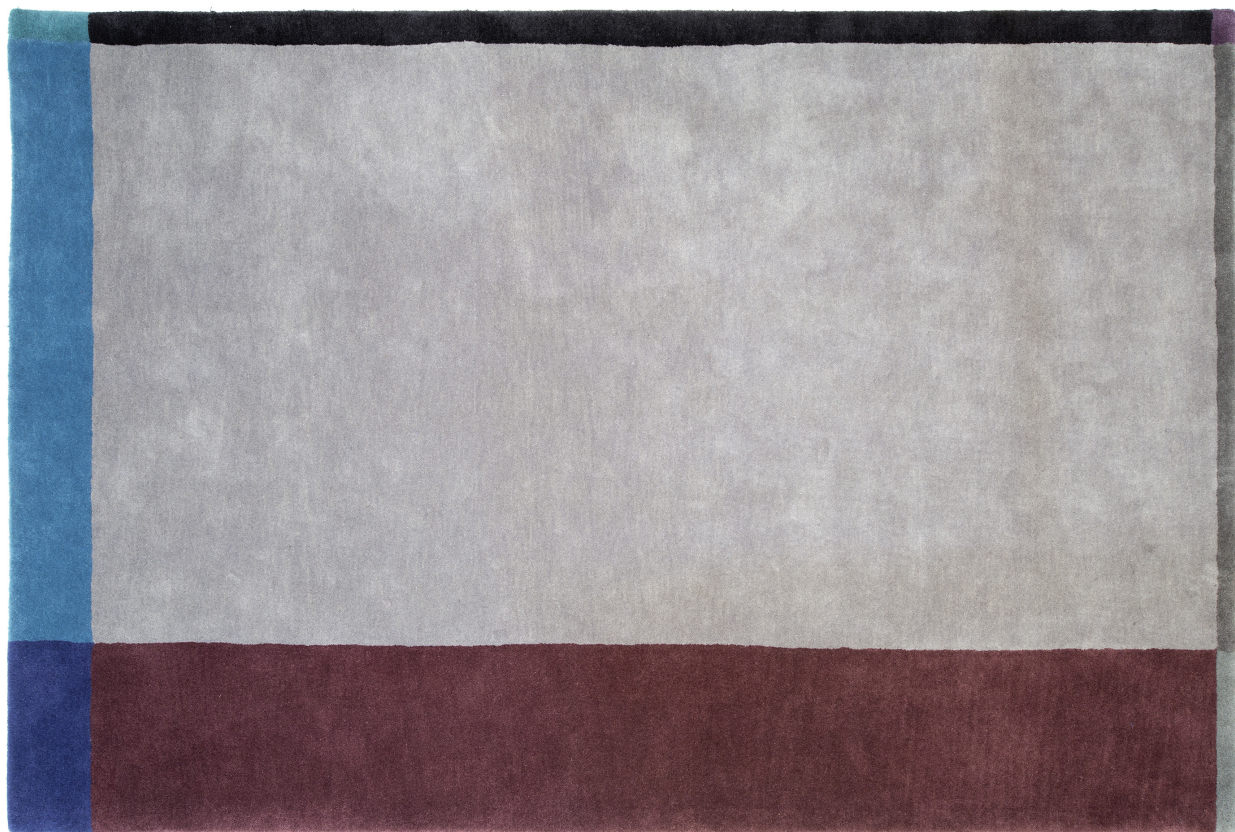

by NATUZZI
DIVANI & DIVANI

■ R87701X

■ R87702X

SCHEMATICS

RETTANGOLARE

183cm x 274cm
72,05" x 107,87"

FINITURE

Colore

BEIGE

GRIGIO

MARRONE

Viola