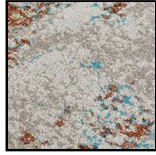

■ R86407X • Multicolor 200 x 290 cm / 79 x 114 inches

■ R864SXX • Anthracite

■ R864SGX • Grey

■ R864SZX • Brick red

ALL PICTURES SHOWN ARE FOR ILLUSTRATIVE PURPOSE ONLY. ACTUAL PRODUCT MAY VARY DUE TO PRODUCT ENHANCEMENT.

SCHEMATICS

RETTANGOLARE

200cm x 290cm
78,74" x 114,17"

290cm x 200cm
114,17" x 78,74"

FINITURE

Colore

ANTRACITE

GRIGIO

MULTICOLOR

ROSSO
MATTONE