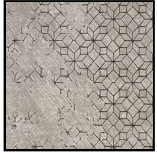

■ R86407X • Multicolor 200 x 290 cm / 79 x 114 inches

■ R864SXX • Anthracite

■ R864SGX • Grey

■ R864SZX • Brick red

ALL PICTURES SHOWN ARE FOR ILLUSTRATIVE PURPOSE ONLY. ACTUAL PRODUCT MAY VARY DUE TO PRODUCT ENHANCEMENT.

SCHEMATICS

RETTANGOLARE

200cm x 290cm
78,74" x 114,17"

290cm x 200cm
114,17" x 78,74"

FINITURE

Colore

ANTRACITE

GRIGIO

MULTICOLOR

ROSSO
MATTONE