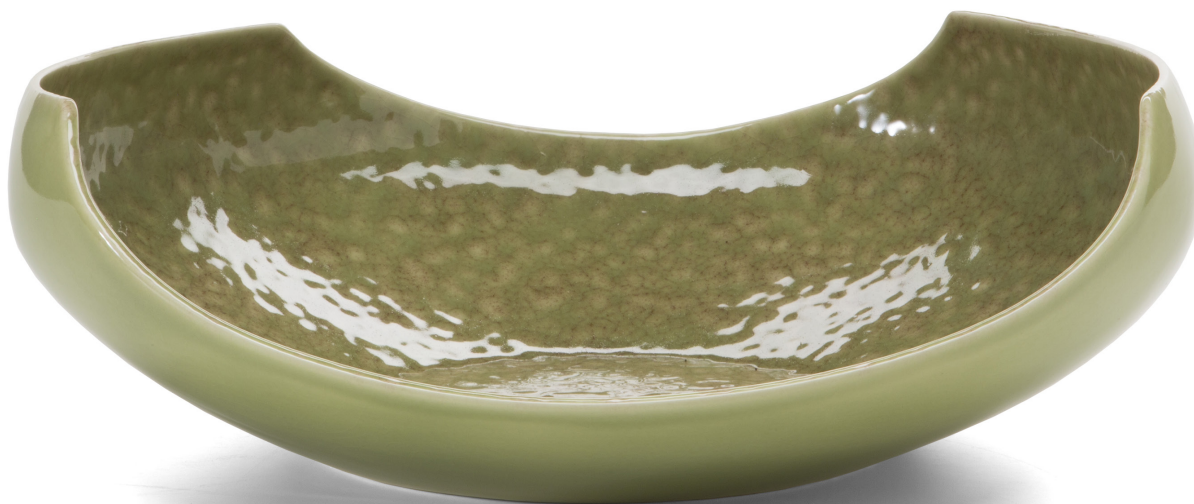

by NATUZZI
DIVANI & DIVANI

■ A20803X

■ A20802X

■ A20801X

SCHEMATICS

CIOTOLA

29cm x 24cm H 9cm
11,42" x 9,45" H 3,54"

33cm x 28,5cm H 11cm
12,99" x 11,22" H 4,33"

FINITURE

Finitura

VERDE